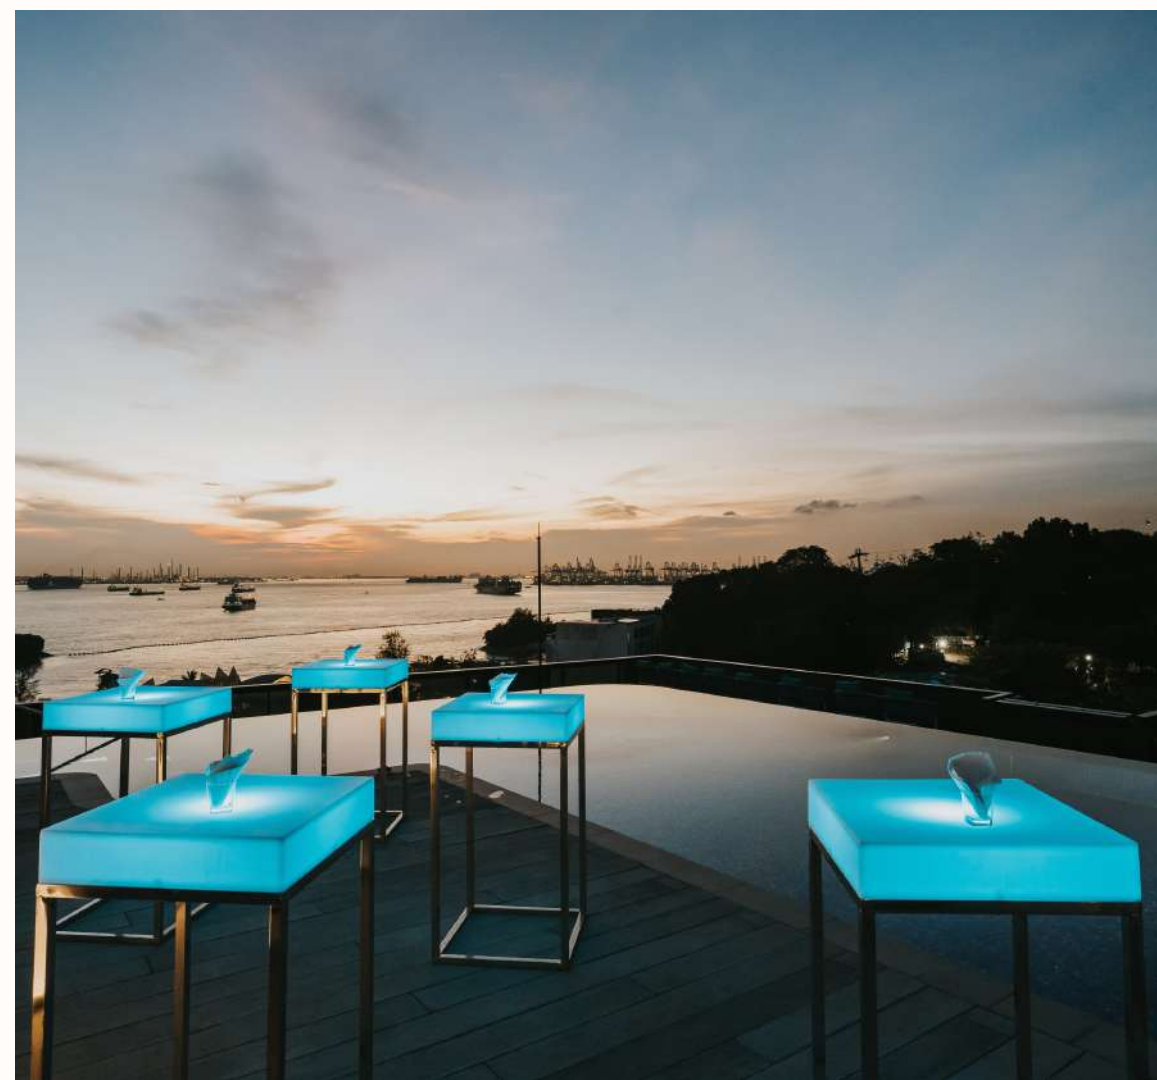

# COMPANY RETREATS

Reward your employees with panoramic views of the city - whether a sky high rooftop pool party against sunset views or a vibrant after party with live entertainment, host your next event in style at the highest point in Melaka.